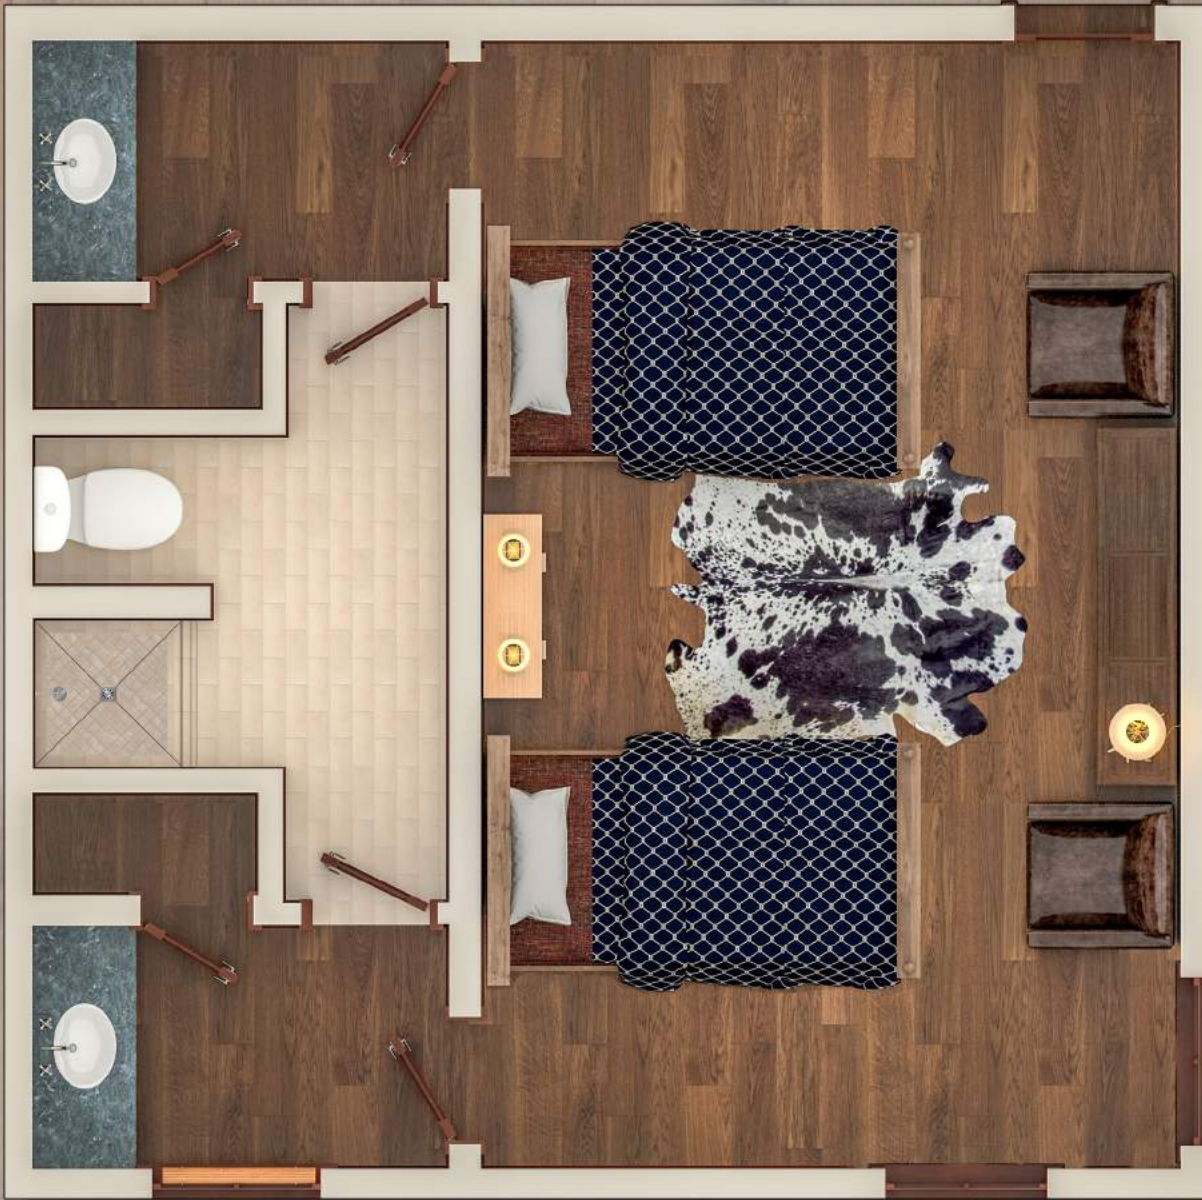

CHAMPION

R A N C H

MAIN LODGE ROOMS

1 room with 1 king-size bed

2 rooms with 2 full beds

Each bedroom features
his-and-hers closets
and vanity areas connected
by a common room
with shower and toilet.

PRIVATE CASITAS (1 Casita is ADA Compliant.)

CHAMPION

R A N C H

3 woods views/3 lake views. Each themed casita consists of a master bedroom with a king-size bed, a double vanity and double headed shower bathroom, and large living area complete with a queen-size sleeper sofa, two recliners, and a coffee bar with refrigerator.