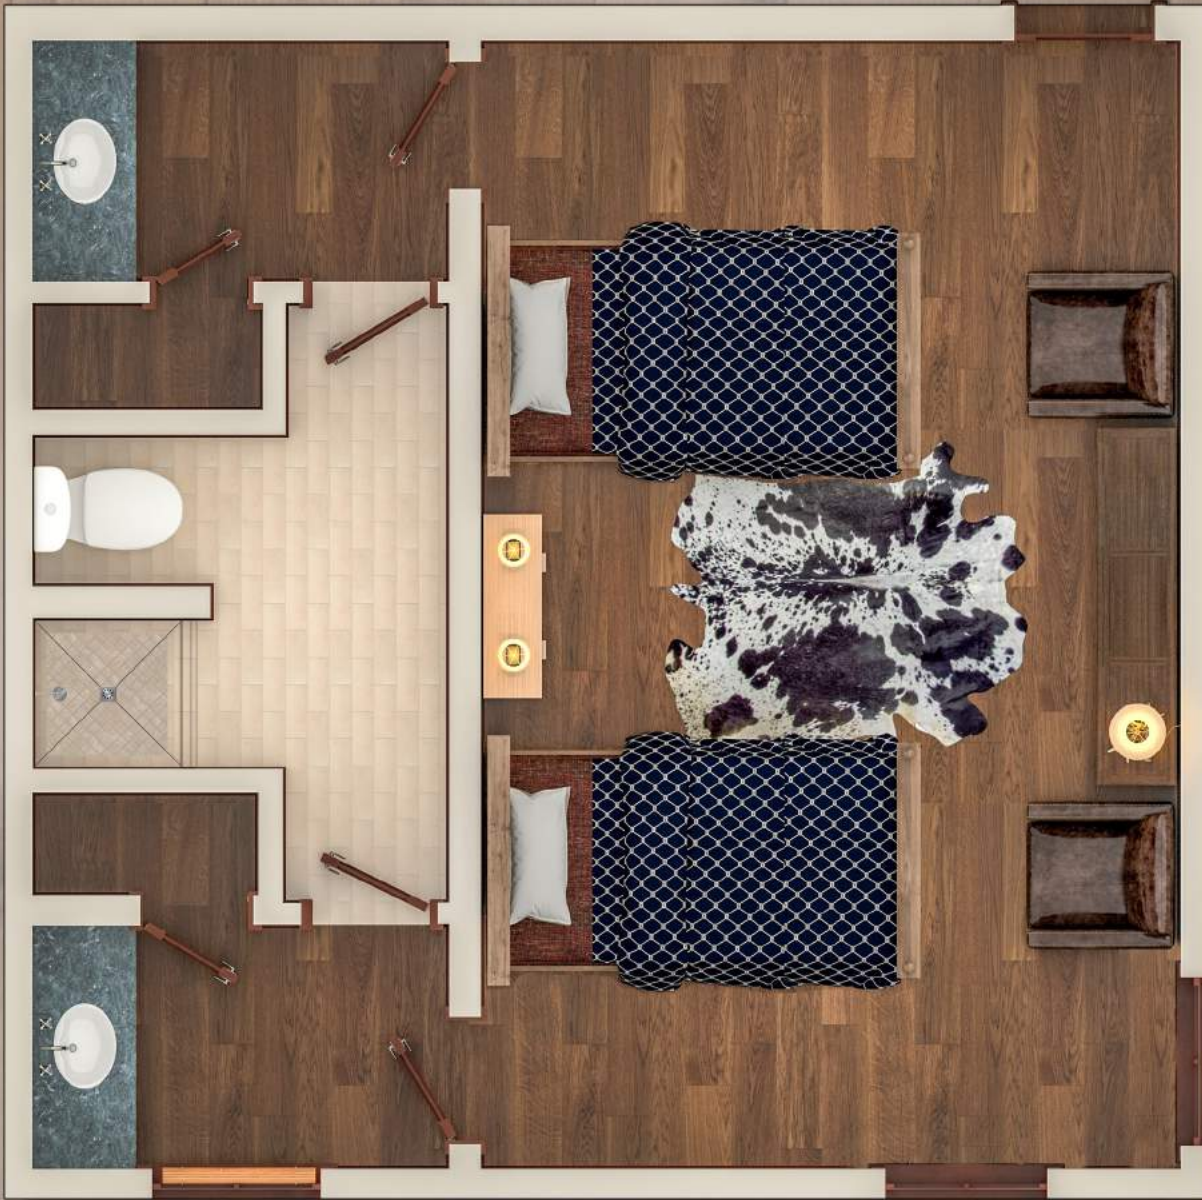

## MAIN LODGE ROOMS

1 room with 1 king-size bed

2 rooms with 2 full beds

Each bedroom features  
his-and-hers closets  
and vanity areas connected  
by a common room  
with shower and toilet.

**PRIVATE CASITAS (1 Casita is ADA Compliant.)**

# CHAMPION

R A N C H

**3 woods views/3 lake views. Each themed casita consists of a master bedroom with a king-size bed, a double vanity and double headed shower bathroom, and large living area complete with a queen-size sleeper sofa, two recliners, and a coffee bar with refrigerator.**